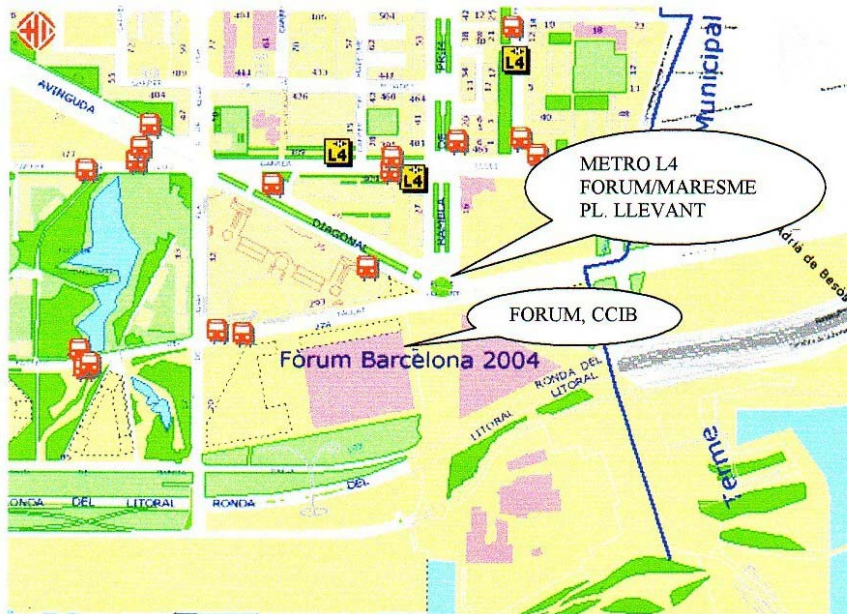

Forum Barcelona 2004, CCIB

Pl. Llevant (on the corner Av. Diagonal/Rambla Prim)

Metro:

Line L4: station "Maresme / Fòrum"

Buses:

- Transports Metropolitans de Barcelona (TMB): Routes 7, 36, 41, 43 and 141
- Nit Bus: Line N6
- TPC Nit: lines N30, N50, N60, N61, N64, N71, N81 and N82.- B23 (Tusgsal)

Tram:

Line T-4 - Tramvia Sant Martí - Besòs